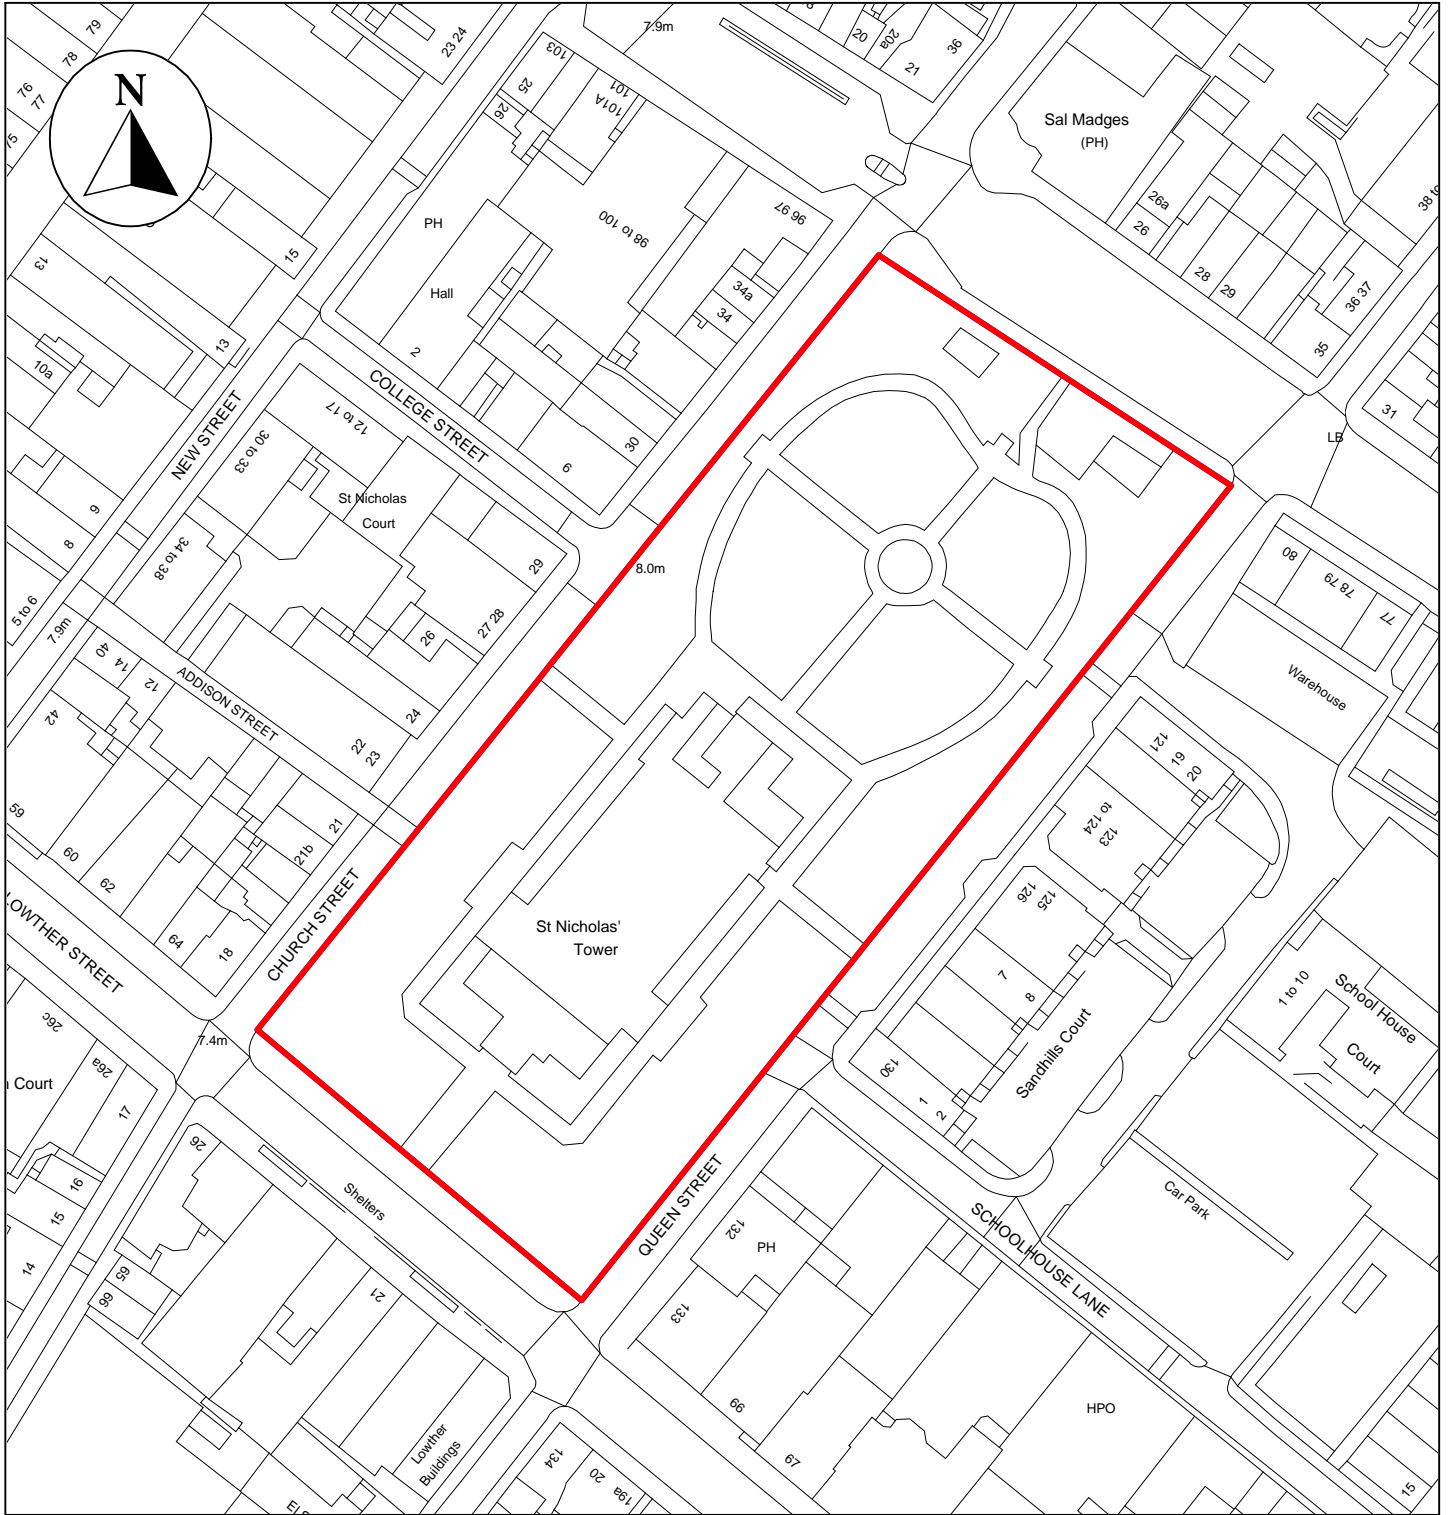

Public Space Protection Order Cumberland Council 2024

ANTI-SOCIAL BEHAVIOUR CRIME AND
POLICING ACT 2014

St Nicholas Gardens, Tower Chapel, Whitehaven, CA28 7DG

Neighbourhoods
Education and Enforcement
Allerdale House
Workington
CA14 3YJ

Scale: 1 : 1,000
Date: February 2024

©crown copyright database rights 2024
ordnance survey AC0000861732